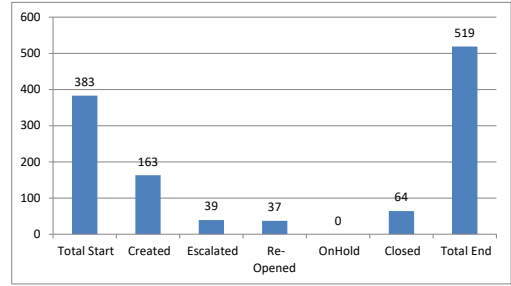

Violation Activity Report

Report Dates: 10/01/2016 - 10/31/2016

Category	Total Start	Created	Escalated	Re-Opened	OnHold	Closed	Total End
Animals & Pets	1	2	0	0	0	1	2
Architectural	16	2	0	0	0	1	17
Decorations	19	0	0	0	0	3	16
Flag Display	2	0	0	0	0	2	0
Landscaping	243	30	16	8	0	26	255
Lighting	2	2	0	0	0	0	4
Maintenance	6	0	0	0	0	0	6
Parking Policy	46	87	21	24	0	24	133
Rubbish and Debris	27	36	2	5	0	5	63
Signs	4	2	0	0	0	1	5
Sports Equipment	3	1	0	0	0	1	3
Unsanitary	14	1	0	0	0	0	15